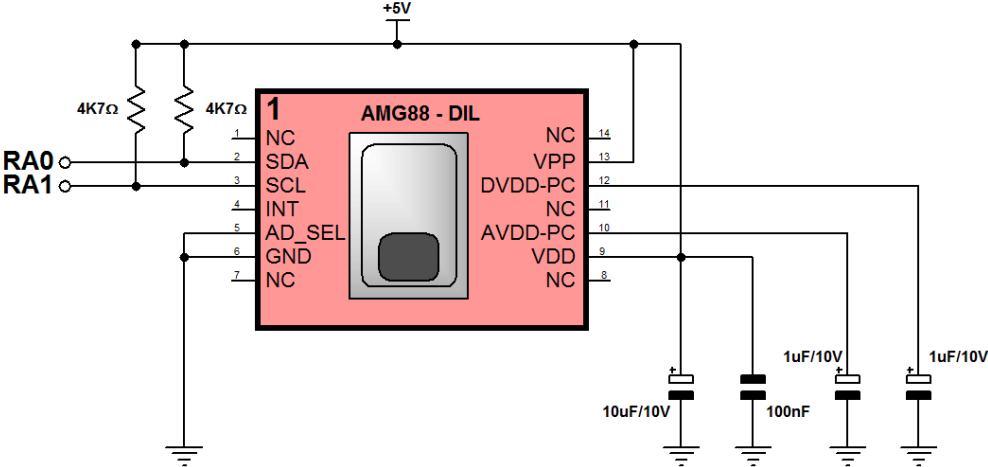

# AMG88 - Grid-Eye Sensor

# SSD1331 OLED