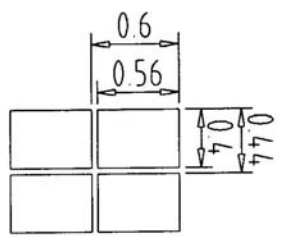

THICKNESS:

VERSION	T1	T2
EL & NO BACKLIGHT	5.4±0.3	10.5Max.
LED BACKLIGHT	7.8±0.3	13.0Max.

A Block